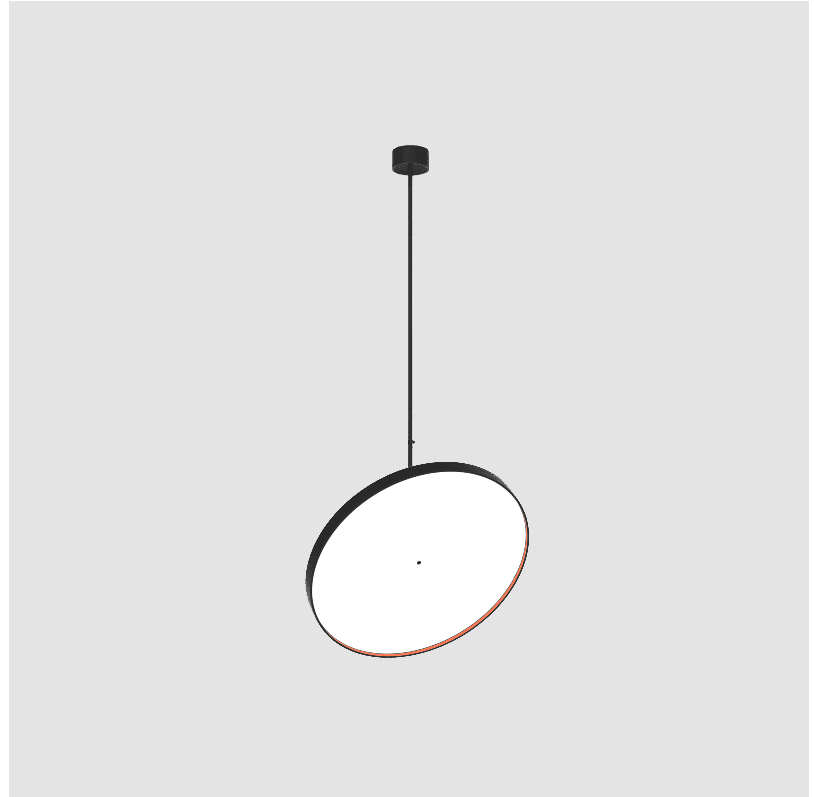

PHYSICAL

| |
|---|
| Shape: Round |
| Diameter (mm): 850 |
| Diameter (in): 33 7/16 |
| Height (mm): 1620 |
| Height (in): 63 3/4 |
| Light Distribution: Adjustable / Direct |
| Weight (kg): 2.007 |
| Weight (lbs): 4.42 |
| Diffuser: PMMA - Opal / Micro-Prism / Sparkling Secret / Vintage Industrial |
| Fixture Finish: SSR / BKV / CWI / CRY / HAB / UFT / ITA / RUA / FTG / MYG / LOD / PUS / FRO / FUP / KIA / POP / BLS / SPG / MEY / GOH / GUM / CHC / COM / ABZ / JAG / OBR / MOS / ROR |
| Fixture Material: Extruded Aluminum / Steel |

OPTICAL

| |
|--|
| Adjustability: Rotational 170°; Tilt 90° |
|--|

RATINGS AND CERTIFICATIONS

| |
|--|
| Certified By: Certified for North American Standards |
| IP rating: IP20 |

SIGN DIVA FLEX KORONA SUSPENSION