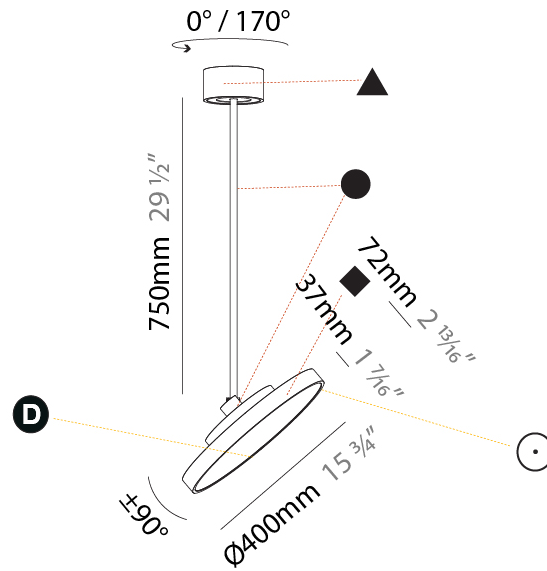

PHYSICAL

| |
|---|
| Shape: Round |
| Diameter (mm): 200 |
| Diameter (in): 7 7/8 |
| Height (mm): 870 |
| Depth (mm): 86 |
| Height (in): 34 1/4 |
| Depth (in): 3 3/8 |
| Light Distribution: Adjustable / Direct |
| Weight (kg): 2.007 |
| Weight (lbs): 4.42 |
| Diffuser: PMMA - Opal / Micro-Prism / Sparkling Secret / Vintage Industrial |
| Fixture Finish: SSR / BKV / CWI / CRY / HAB / UFT / ITA / RUA / FTG / MYG / LOD / PUS / FRO / FUP / KIA / POP / BLS / SPG / MEY / GOH / GUM / CHC / COM / ABZ / JAG / OBR / MOS / ROR |
| Fixture Material: Extruded Aluminum / Steel |

PHYSICAL

| |
|---|
| Shape: Round |
| Diameter (mm): 200 |
| Diameter (in): 7 7/8 |
| Height (mm): 1620 |
| Height (in): 63 3/4 |
| Light Distribution: Adjustable / Direct |
| Weight (kg): 2.007 |
| Weight (lbs): 4.42 |
| Diffuser: PMMA - Opal / Micro-Prism / Sparkling Secret / Vintage Industrial |
| Fixture Finish: SSR / BKV / CWI / CRY / HAB / UFT / ITA / RUA / FTG / MYG / LOD / PUS / FRO / FUP / KIA / POP / BLS / SPG / MEY / GOH / GUM / CHC / COM / ABZ / JAG / OBR / MOS / ROR |
| Fixture Material: Extruded Aluminum / Steel |

PHYSICAL

| |
|---|
| Shape: Round |
| Diameter (mm): 400 |
| Diameter (in): 15 3/4 |
| Height (mm): 870 |
| Height (in): 34 1/4 |
| Light Distribution: Adjustable / Direct |
| Weight (kg): 2.007 |
| Weight (lbs): 4.42 |
| Diffuser: PMMA - Opal / Micro-Prism / Sparkling Secret / Vintage Industrial |
| Fixture Finish: SSR / BKV / CWI / CRY / HAB / UFT / ITA / RUA / FTG / MYG / LOD / PUS / FRO / FUP / KIA / POP / BLS / SPG / MEY / GOH / GUM / CHC / COM / ABZ / JAG / OBR / MOS / ROR |
| Fixture Material: Extruded Aluminum / Steel |

OPTICAL

| |
|--|
| Adjustability: Rotational 170°; Tilt 90° |
|--|

RATINGS AND CERTIFICATIONS

| |
|--|
| Certified By: Certified for North American Standards |
| IP rating: IP20 |

SIGN DIVA FLEX SUSPENSION