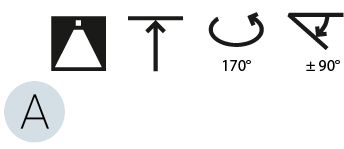

OPTICAL

| |
|--|
| Adjustability: Rotational 170°; Tilt 90° |
|--|

RATINGS AND CERTIFICATIONS

| |
|--|
| Certified By: Certified for North American Standards |
| IP rating: IP20 |

SIGN DIVA FLEX SUSPENSION